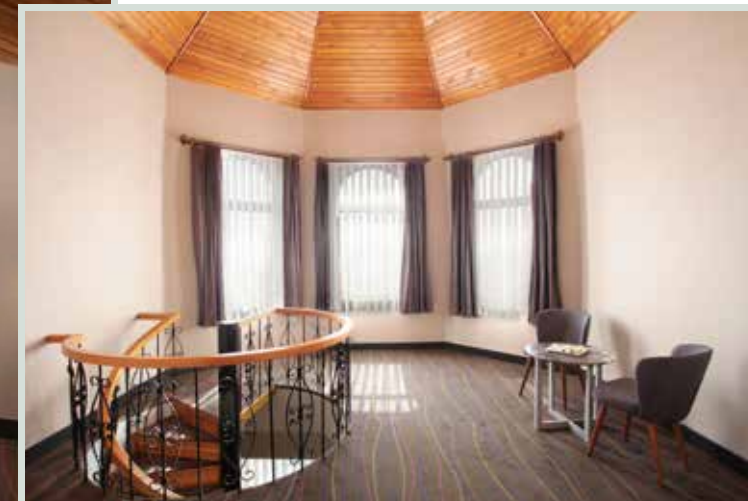

DUPLEX FAMILY SUITE

- 80 m²
- Main building with golf or garden view
- 2 adults & 2 child or 4 adults
- **First level:** 2 single beds
- **Second level:** bedroom with a double bed.
- There is a separate bathroom and toilet on each level.
- LCD TV with satellite broadcasting
- Mini-bar
- Safe deposit box with electronic lock system
- Carpeting
- Hair dryer