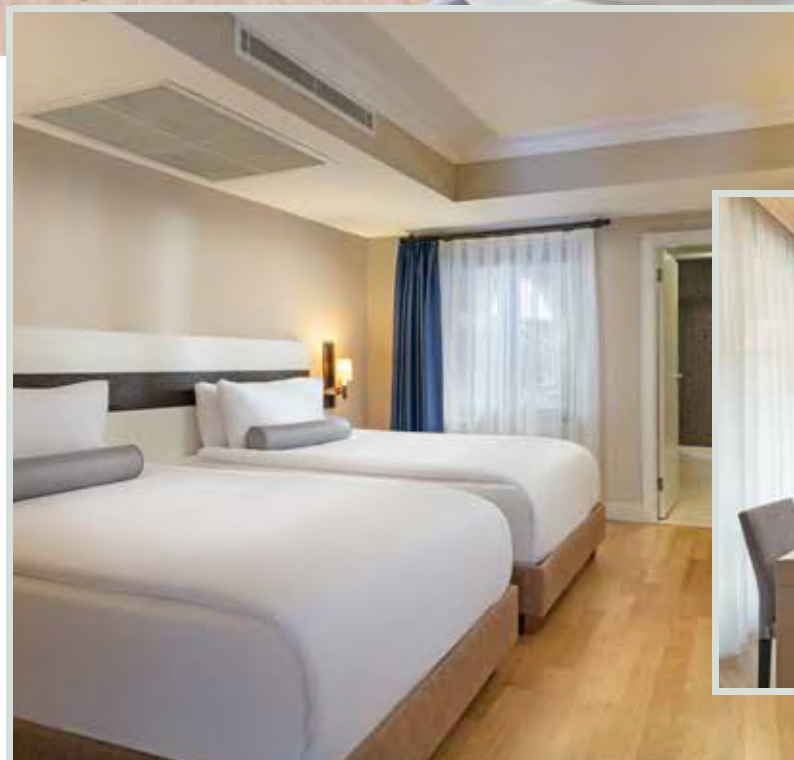

GARDEN SUITE

- 120 m²
- Garden view
- Suitable for up to 4 adults & 1 kid
- 2 bedrooms and a living room
- 2 bathrooms, 2 toilets and a terrace with access to the garden
- 3 LCD TVs with satellite broadcasting
- Minibar
- Safe deposit box, secured with electronic password
- Floor covered with parquet
- Hair dryer